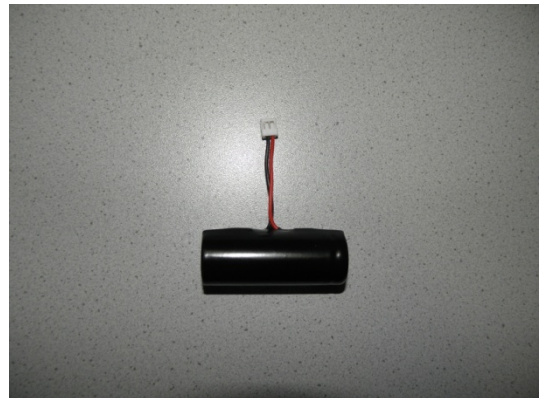

spare part list: GT405 / GT405G Akkurata with Lithium Ionic battery

GT606 BLADE SET GT405 AND GT410

GT410105 ACCUMULATOR
(GT405104 old version)

GT405250 SET COMB

GT410890 Power plug
EU/AU/UK/USA/JP

GT405803 ELEMENT OF THE RED
PRINTED CASE

GT410875 COMPLETE INTERNAL
SUPPORT

spare part list: GT405 / GT405G Akkurata with Lithium Ionic battery

GT410880 LOADING STATION

GT410805 BRUSH OF
CLEANING

GT410810 FLASK OF OIL

GT405816 BUTTON

GT420850 ADAPTER UK