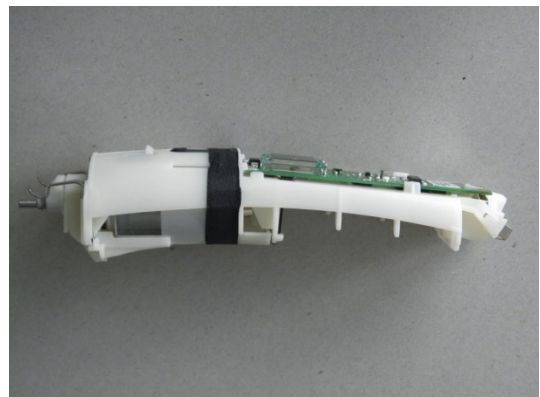

spare part list: GT405 / GT405G Akkurata with Lithium Ionic battery

GT606 BLADE SET GT405 AND GT410

GT410105 ACCUMULATOR
(GT405104 old version)

GT405250 SET COMB

GT410890 Power plug
EU/AU/UK/USA/JP

GT405803 ELEMENT OF THE RED
PRINTED CASE

GT410875 COMPLETE INTERNAL
SUPPORT

spare part list: GT405 / GT405G Akkurata with Lithium Ionic battery

GT410880 LOADING STATION

GT410805 BRUSH OF
CLEANING

GT410810 FLASK OF OIL

GT405816 BUTTON

GT420850 ADAPTER UK